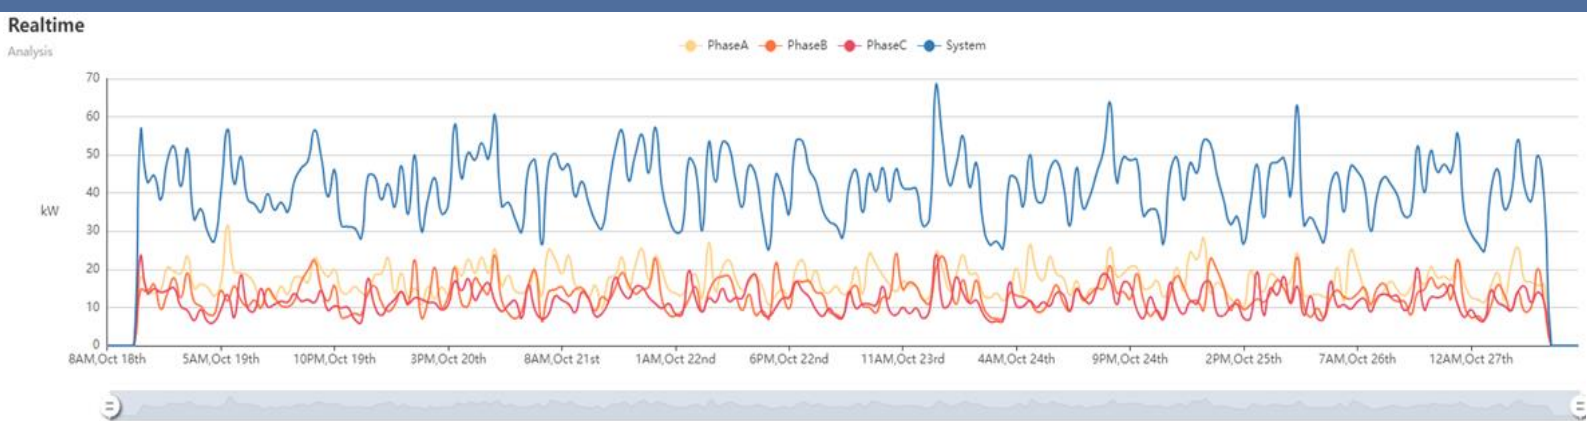

INDEPENDENT DATA LOGGING & DRONE SERVICES

Detail Energy Auditing

Premium HD Drone

Real Time Data Profiling

Arial Coverage

Infrastructure and Site Inspections

We Provide

- Daily/ Weekly/ Monthly Data
- Per Milli-Second Logging
- Peak Demand Analysis
- Consumption Analysis
- Feedback Analysis
- Power Factor Analysis